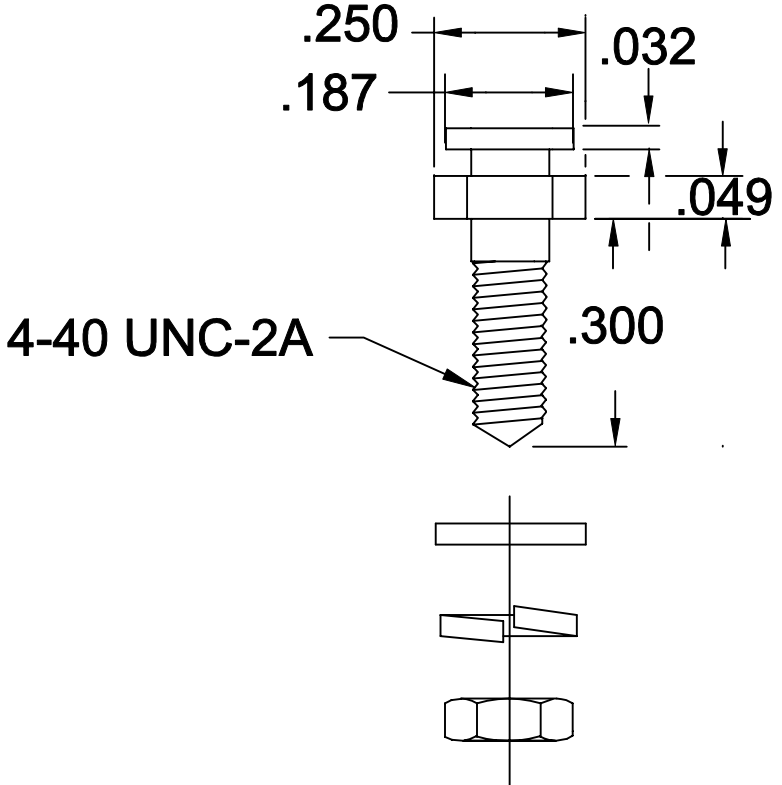

DESCRIPTION: SLIDE LOCK POSTS

- KIT INCLUDES:**  
 (2) LOCK POSTS  
 (2) FLAT WASHERS  
 (2) LOCK WASHERS  
 (2) 4-40 NUTS

160-000-005-041 = KIT  
 160-000-005-042 = BULK

**MATERIALS:**  
 STEEL: YELLOW CHROMATE PLATING

	THESE DRAWINGS AND SPECIFICATIONS ARE THE PROPERTY OF NorComp AND SHALL NOT BE REPRODUCED, COPIED OR USED AS THE BASIS FOR THE MANUFACTURE OF SALE OF APPARATUS WITHOUT WRITTEN PERMISSION.		DRAWN: WAYNE ROBBINS	DATE: 8-23-98	
			CHECKED: PAM JENKINS	DATE: 8-24-98	
<h1>NorComp</h1>			SCALE:	SHEET 1 OF 1	REV 2
			DWG NO. 160-000-005-04X		